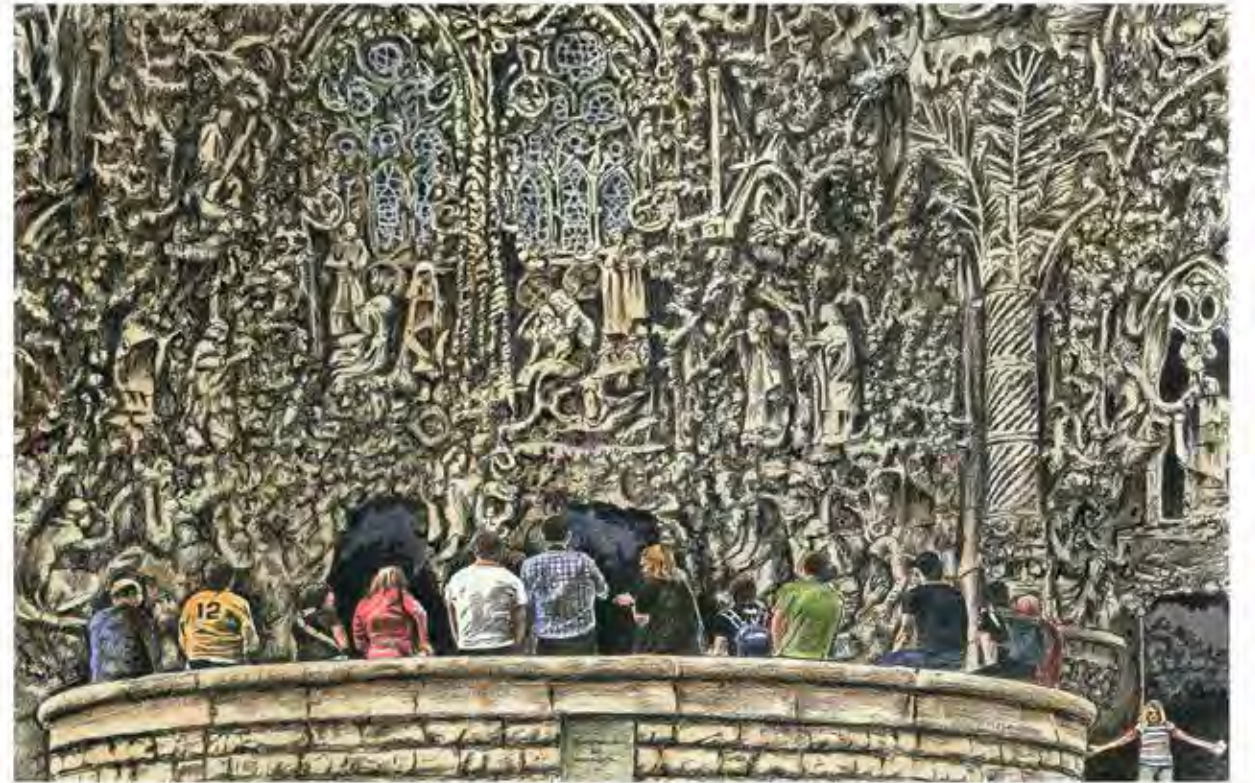

Archibald Fountain - Hyde Park, Sydney 2020 oil on canvas 52 x 74 cm