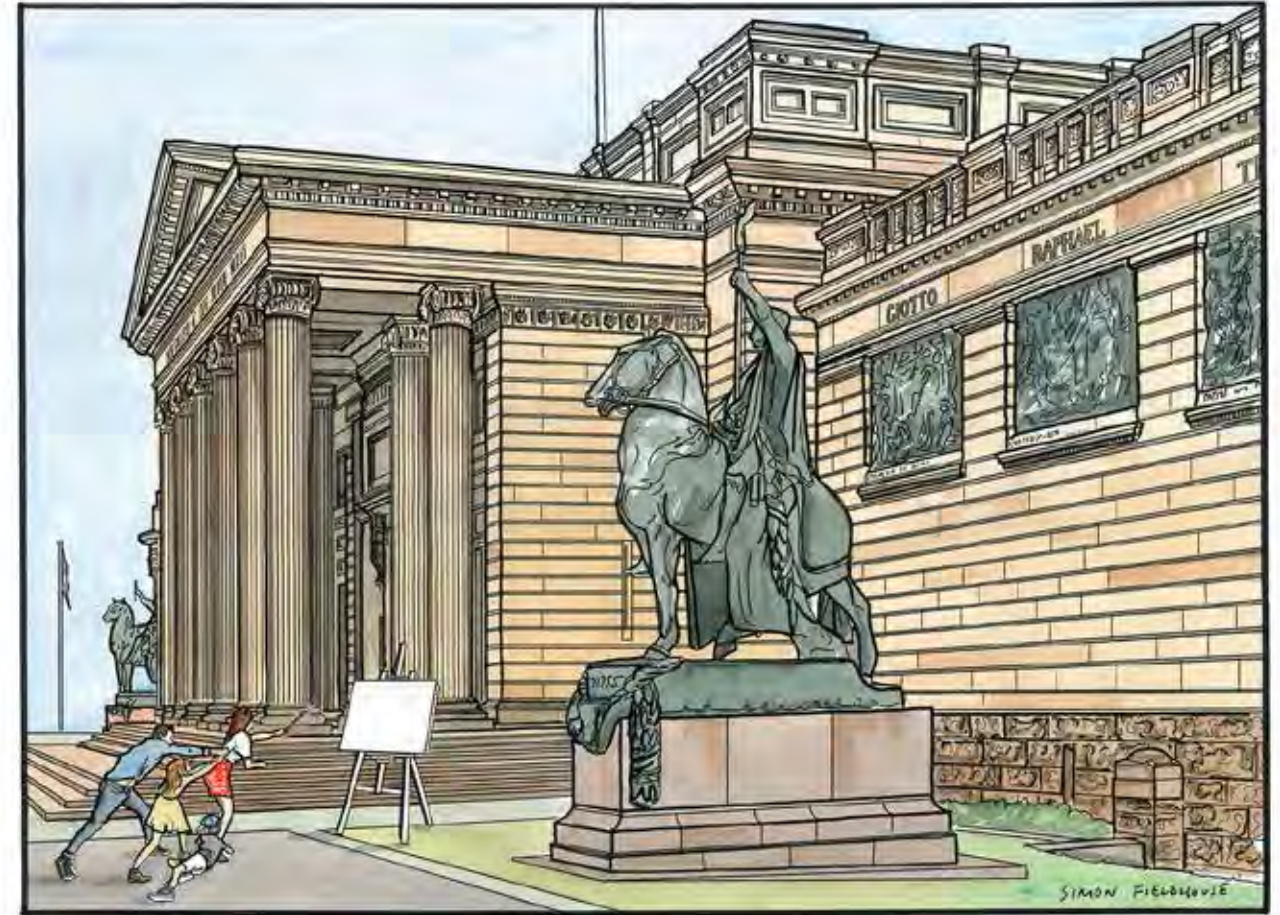

SIMON FIELDHOUSE

Bondi lifeguards nutty train 2020 ink and watercolour on paper 56 x 76 cm

SIMON FIELDHOUSE

Bondi Rescue 2020 ink and watercolour on paper 56 x 76 cm

Art Gallery of New South Wales after Tim Storrier 2020 ink and watercolour on paper 76 x 56 cm