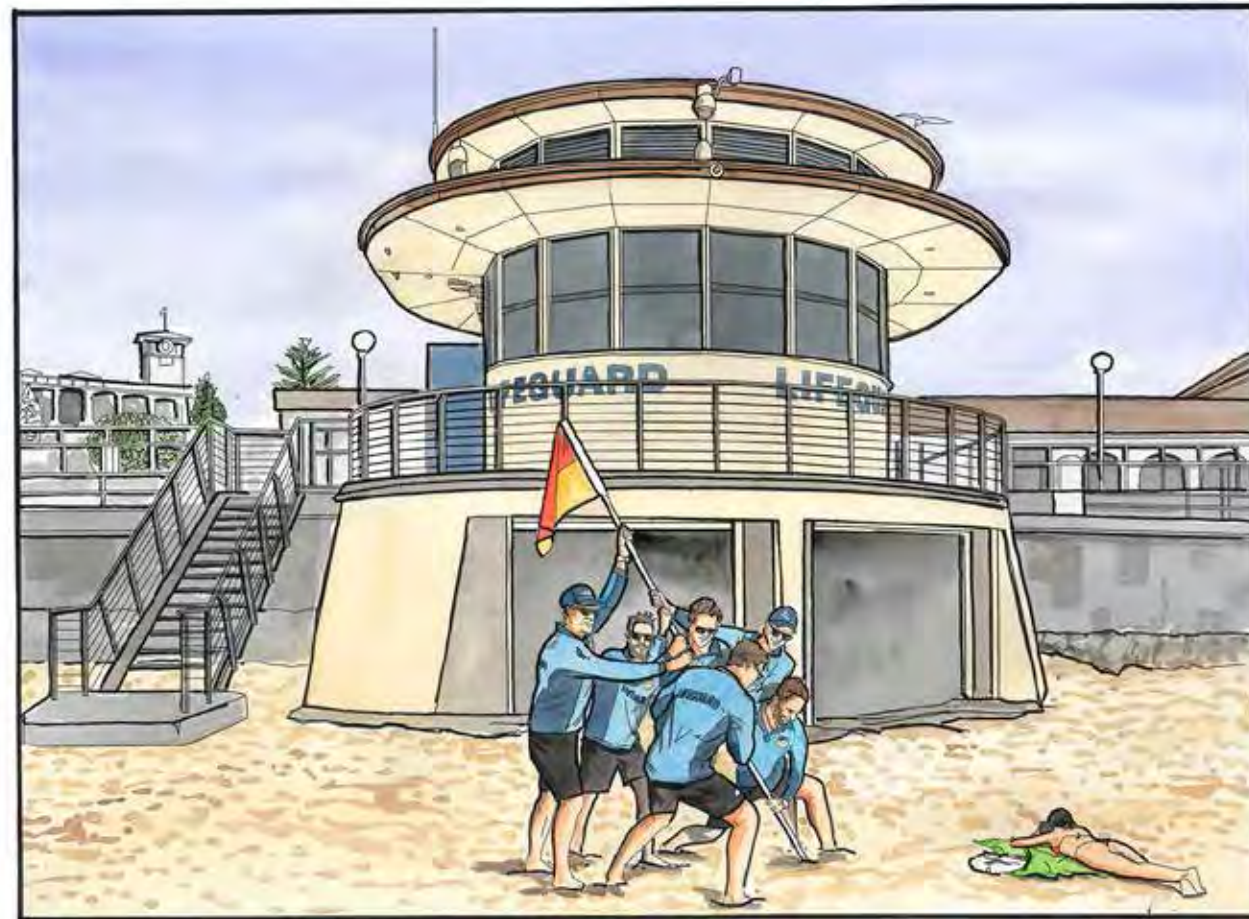

4/29 Rapp Ave, Paris 2019 ink and watercolour on paper 76 x 56 cm

SIMON FIELDHOUSE