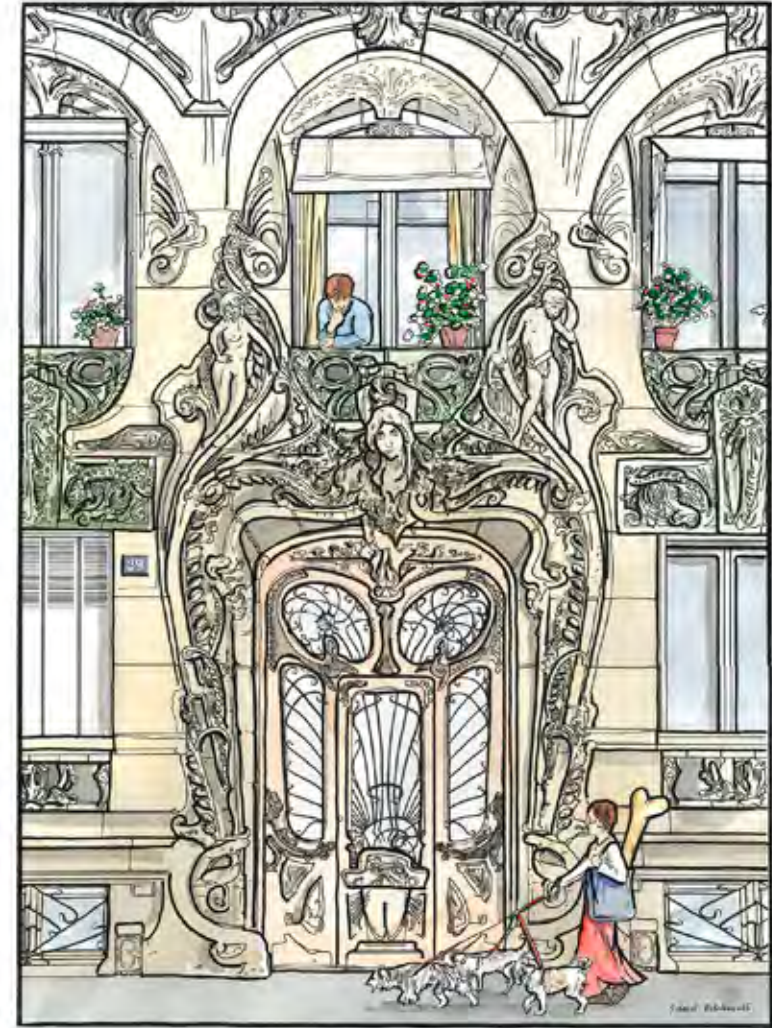

Supreme Court, London 2020 ink and watercolour on paper 56 x 76 cm